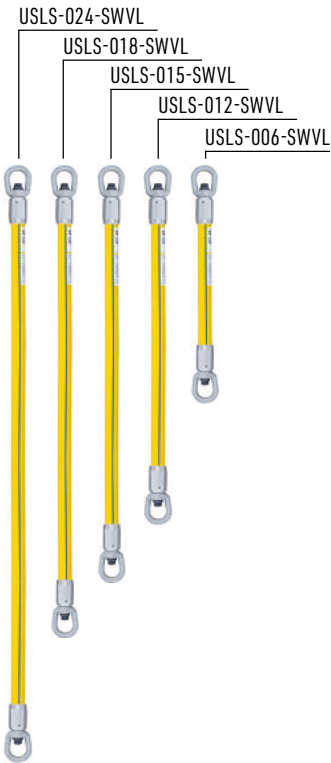

BLUE STRIPE® LINK STICK CROSS REFERENCE

USI Item Number	End A	End B	Load Limit (lb)	Fiberglass Length	Hastings	Chance
USLS-006-SWVL	Swivel Eye	Swivel Eye	4000	6"	3415	
USLS-012-SWVL	Swivel Eye	Swivel Eye	4000	12"	3416	
USLS-006-HOOK	Safety Hook	Swivel Eye	4000	6"	3413	
USLS-012-HOOK	Safety Hook	Swivel Eye	4000	12"	3414	
USLS-006-STOP	Stick Op. Safety Hook	Swivel Eye	4000	6"	3413-1	
USLS-012-STOP	Stick Op. Safety Hook	Swivel Eye	4000	12"	3414-1	
USLS-015-STOP	Stick Op. Safety Hook	Swivel Eye	4000	15"		C4001175
USLS-018-STOP	Stick Op. Safety Hook	Swivel Eye	4000	18"		C4002399
USLS-024-STOP	Stick Op. Safety Hook	Swivel Eye	4000	24"		C4002400
USLS-012-PIG	Pigtail	Swivel Eye	2000	12"	3480	
USLS-024-PIG	Pigtail	Swivel Eye	2000	24"	3481	
USLS-036-PIG	Pigtail	Swivel Eye	2000	36"	3482	
USLS-048-PIG	Pigtail	Swivel Eye	2000	48"	3483	
USLS-015-HOG	Pigtail HD	Swivel Eye	3500	15"		H4722
USLS-042-HOG	Pigtail HD	Swivel Eye	3500	42"		C4000812
USLS-022-XARM	Crossarm Hook	Swivel Eye	1500	22"		PSC4004132

For custom lengths or configurations not listed above, call the factory at (828) 323-8914 or email sales@utilityolutionsinc.com

(828) 323-8914

(828) 323-8410

sales@utilityolutionsinc.com

utilityolutionsinc.com

101 33RD STREET DRIVE SE • HICKORY, NC 28602

BLUE STRIPE® LINK STICK VISUAL REFERENCE

Swivel Eyes

Hook & Swivel Eye

Pigtail & Swivel Eye

Heavy Duty Pigtail & Swivel Eye

Stick Operable Safety Hook & Swivel Eye

Conductor Lift & Swivel Eye

Crossarm Hook & Swivel Eye