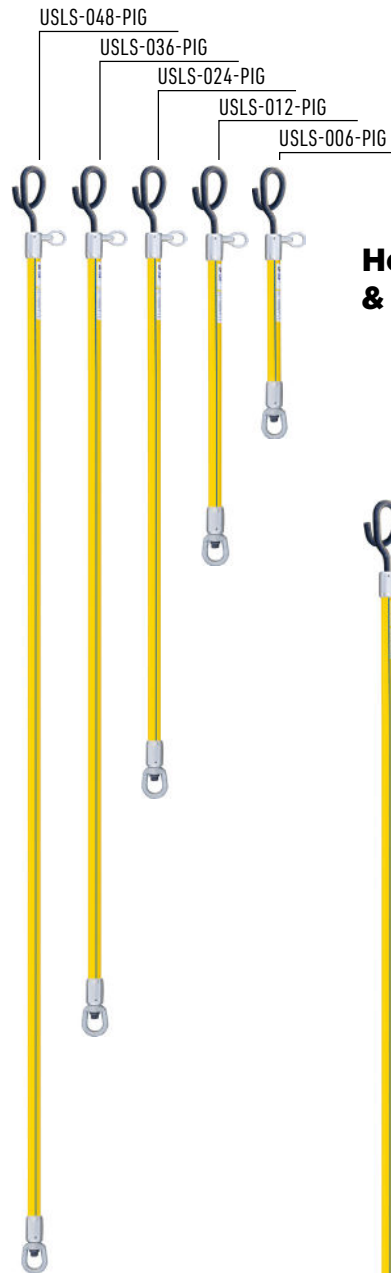

BLUE STRIPE® LINK STICK CROSS REFERENCE

USI Item Number	End A	End B	Load Limit (lb)	Fiberglass Length	Hastings	Chance
USLS-006-SWVL	Swivel Eye	Swivel Eye	4000	6"	3415	
USLS-012-SWVL	Swivel Eye	Swivel Eye	4000	12"	3416	
USLS-006-HOOK	Safety Hook	Swivel Eye	4000	6"	3413	
USLS-012-HOOK	Safety Hook	Swivel Eye	4000	12"	3414	
USLS-006-STOP	Stick Op. Safety Hook	Swivel Eye	4000	6"	3413-1	
USLS-012-STOP	Stick Op. Safety Hook	Swivel Eye	4000	12"	3414-1	
USLS-015-STOP	Stick Op. Safety Hook	Swivel Eye	4000	15"		C4001175
USLS-018-STOP	Stick Op. Safety Hook	Swivel Eye	4000	18"		C4002399
USLS-024-STOP	Stick Op. Safety Hook	Swivel Eye	4000	24"		C4002400
USLS-012-PIG	Pigtail	Swivel Eye	2000	12"	3480	
USLS-024-PIG	Pigtail	Swivel Eye	2000	24"	3481	
USLS-036-PIG	Pigtail	Swivel Eye	2000	36"	3482	
USLS-048-PIG	Pigtail	Swivel Eye	2000	48"	3483	
USLS-015-HOG	Pigtail HD	Swivel Eye	3500	15"		H4722
USLS-042-HOG	Pigtail HD	Swivel Eye	3500	42"		C4000812
USLS-022-XARM	Crossarm Hook	Swivel Eye	1500	22"		PSC4004132

101 33RD STREET DRIVE SE • HICKORY, NC 28602

BLUE STRIPE® LINK STICK VISUAL REFERENCE

Swivel Eyes

Hook & Swivel Eye

Pigtail & Swivel Eye

Heavy Duty Pigtail & Swivel Eye

Stick Operable Safety Hook & Swivel Eye

Conductor Lift & Swivel Eye

Crossarm Hook & Swivel Eye