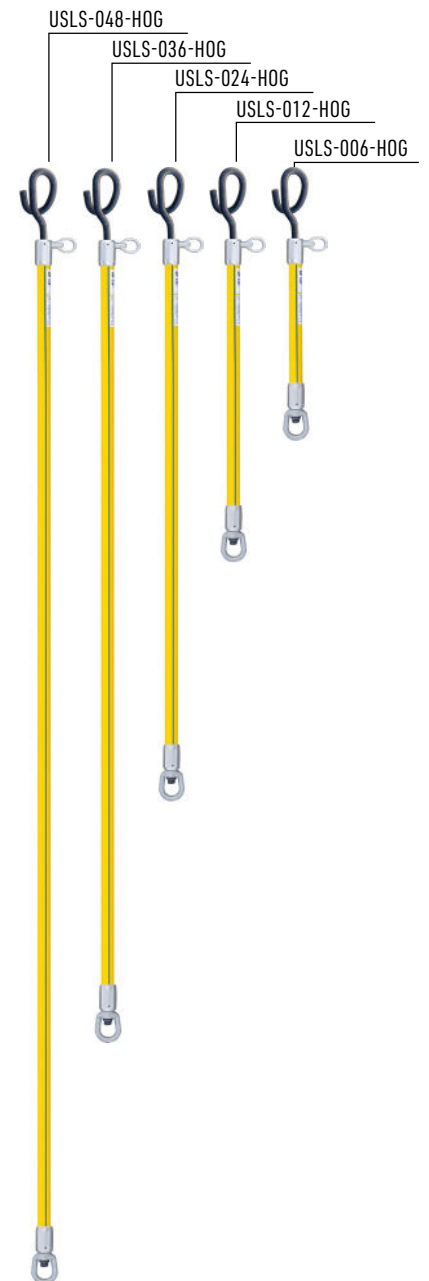

BLUE STRIPE® LINK STICK CROSS REFERENCE

USI Item Number	End A	End B	Load Limit (lb)	Fiberglass Length	Hastings	Chance
USLS-006-SWVL	Swivel Eye	Swivel Eye	4000	6"	3415	
USLS-012-SWVL	Swivel Eye	Swivel Eye	4000	12"	3416	
USLS-006-HOOK	Safety Hook	Swivel Eye	4000	6"	3413	
USLS-012-HOOK	Safety Hook	Swivel Eye	4000	12"	3414	
USLS-006-STOP	Stick Op. Safety Hook	Swivel Eye	4000	6"	3413-1	
USLS-012-STOP	Stick Op. Safety Hook	Swivel Eye	4000	12"	3414-1	
USLS-015-STOP	Stick Op. Safety Hook	Swivel Eye	4000	15"		C4001175
USLS-018-STOP	Stick Op. Safety Hook	Swivel Eye	4000	18"		C4002399
USLS-024-STOP	Stick Op. Safety Hook	Swivel Eye	4000	24"		C4002400
USLS-012-PIG	Pigtail	Swivel Eye	2000	12"	3480	
USLS-024-PIG	Pigtail	Swivel Eye	2000	24"	3481	
USLS-036-PIG	Pigtail	Swivel Eye	2000	36"	3482	
USLS-048-PIG	Pigtail	Swivel Eye	2000	48"	3483	
USLS-015-HOG	Pigtail HD	Swivel Eye	3500	15"		H4722
USLS-042-HOG	Pigtail HD	Swivel Eye	3500	42"		C4000812
USLS-022-XARM	Crossarm Hook	Swivel Eye	1500	22"		PSC4004132

101 33RD STREET DRIVE SE • HICKORY, NC 28602

BLUE STRIPE® LINK STICK VISUAL REFERENCE

Swivel Eyes

Hook & Swivel Eye

Pigtail & Swivel Eye

Heavy Duty Pigtail & Swivel Eye

Stick Operable Safety Hook & Swivel Eye

Conductor Lift & Swivel Eye

Crossarm Hook & Swivel Eye