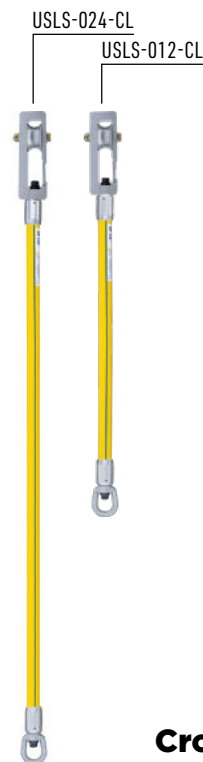

BLUE STRIPE® LINK STICK CROSS REFERENCE

USI Item Number	End A	End B	Load Limit (lb)	Fiberglass Length	Hastings	Chance
USLS-006-SWVL	Swivel Eye	Swivel Eye	4000	6"	3415	
USLS-012-SWVL	Swivel Eye	Swivel Eye	4000	12"	3416	
USLS-006-HOOK	Safety Hook	Swivel Eye	4000	6"	3413	
USLS-012-HOOK	Safety Hook	Swivel Eye	4000	12"	3414	
USLS-006-STOP	Stick Op. Safety Hook	Swivel Eye	4000	6"	3413-1	
USLS-012-STOP	Stick Op. Safety Hook	Swivel Eye	4000	12"	3414-1	
USLS-015-STOP	Stick Op. Safety Hook	Swivel Eye	4000	15"		C4001175
USLS-018-STOP	Stick Op. Safety Hook	Swivel Eye	4000	18"		C4002399
USLS-024-STOP	Stick Op. Safety Hook	Swivel Eye	4000	24"		C4002400
USLS-012-PIG	Pigtail	Swivel Eye	2000	12"	3480	
USLS-024-PIG	Pigtail	Swivel Eye	2000	24"	3481	
USLS-036-PIG	Pigtail	Swivel Eye	2000	36"	3482	
USLS-048-PIG	Pigtail	Swivel Eye	2000	48"	3483	
USLS-015-HOG	Pigtail HD	Swivel Eye	3500	15"		H4722
USLS-042-HOG	Pigtail HD	Swivel Eye	3500	42"		C4000812
USLS-022-XARM	Crossarm Hook	Swivel Eye	1500	22"		PSC4004132

101 33RD STREET DRIVE SE • HICKORY, NC 28602

BLUE STRIPE® LINK STICK VISUAL REFERENCE

Swivel Eyes

Hook & Swivel Eye

Pigtail & Swivel Eye

Heavy Duty Pigtail & Swivel Eye

Stick Operable Safety Hook & Swivel Eye

Conductor Lift & Swivel Eye

Crossarm Hook & Swivel Eye